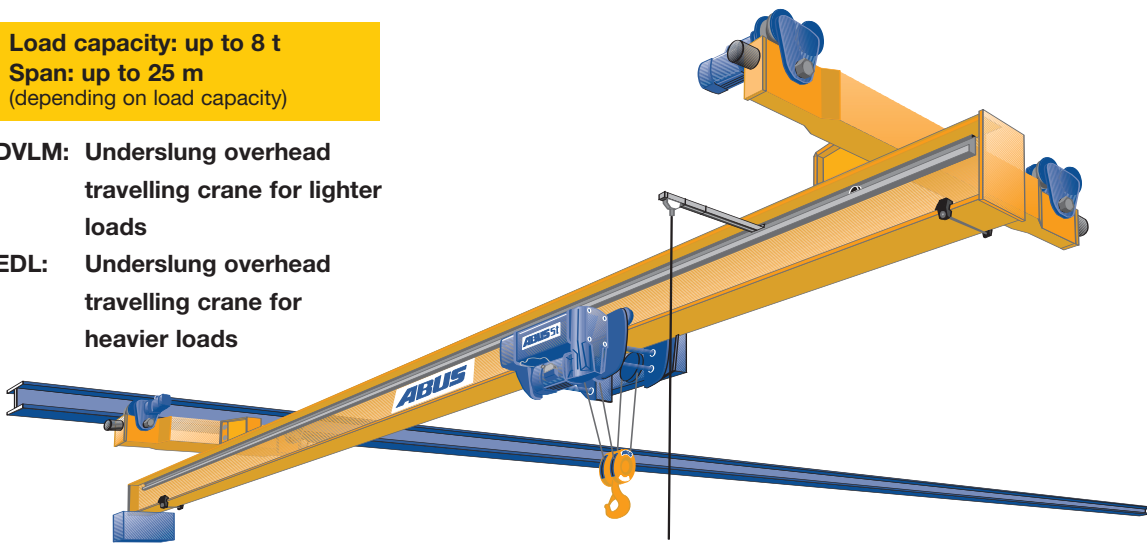

## ABUS underslung overhead travelling cranes

**Load capacity: up to 8 t**  
**Span: up to 25 m**  
(depending on load capacity)

**DVLM:** Underslung overhead travelling crane for lighter loads

**EDL:** Underslung overhead travelling crane for heavier loads

- crane track mounted on ceiling
- the ideal solution for buildings with difficult or tight conditions
- short side approach dimensions, allowing optimum utilization of building width

## ABUS EKL wall travelling crane

**Load capacity: up to 5 t**  
**Track length: up to 10 m**  
(depending on load capacity)

- installed on its own track beneath other types of travelling crane
- ideal for use as a workplace crane serving several work stations